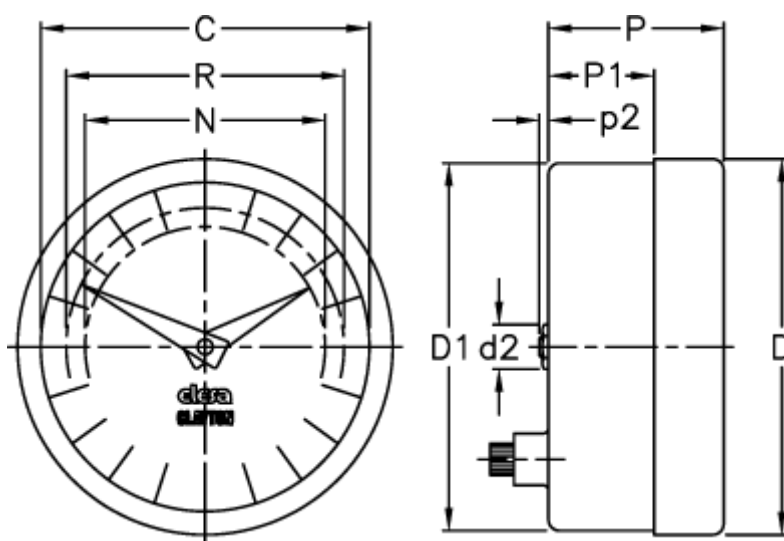

Article number: 2307024288

Description: E+G Positive drive indicator  
PA02-0002-S

## Measures

C = 60

R = 51

D = 68.4

D1 = 67.0

d2 = 8

N = 44

P = 32